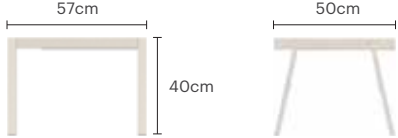

PULVIS

SIDE TABLE

PULVIS SIDE TABLE

Designer	George Tsironas
Dimensions	W57 x D50 x H40 cm
Materials	Powder coated aluminum frame HPL table top
Weight	6 kg
Volume	0.11 m ³

Sustainability

10DEKA prioritizes its ecological footprint by using recyclable materials and manufacturing practices to minimize the waste and the energy consumption, while continuously expanding the range of eco-friendly products. Our stringent adherence to global standards ensures that our products meet rigorous criteria for strength, durability, and safety.